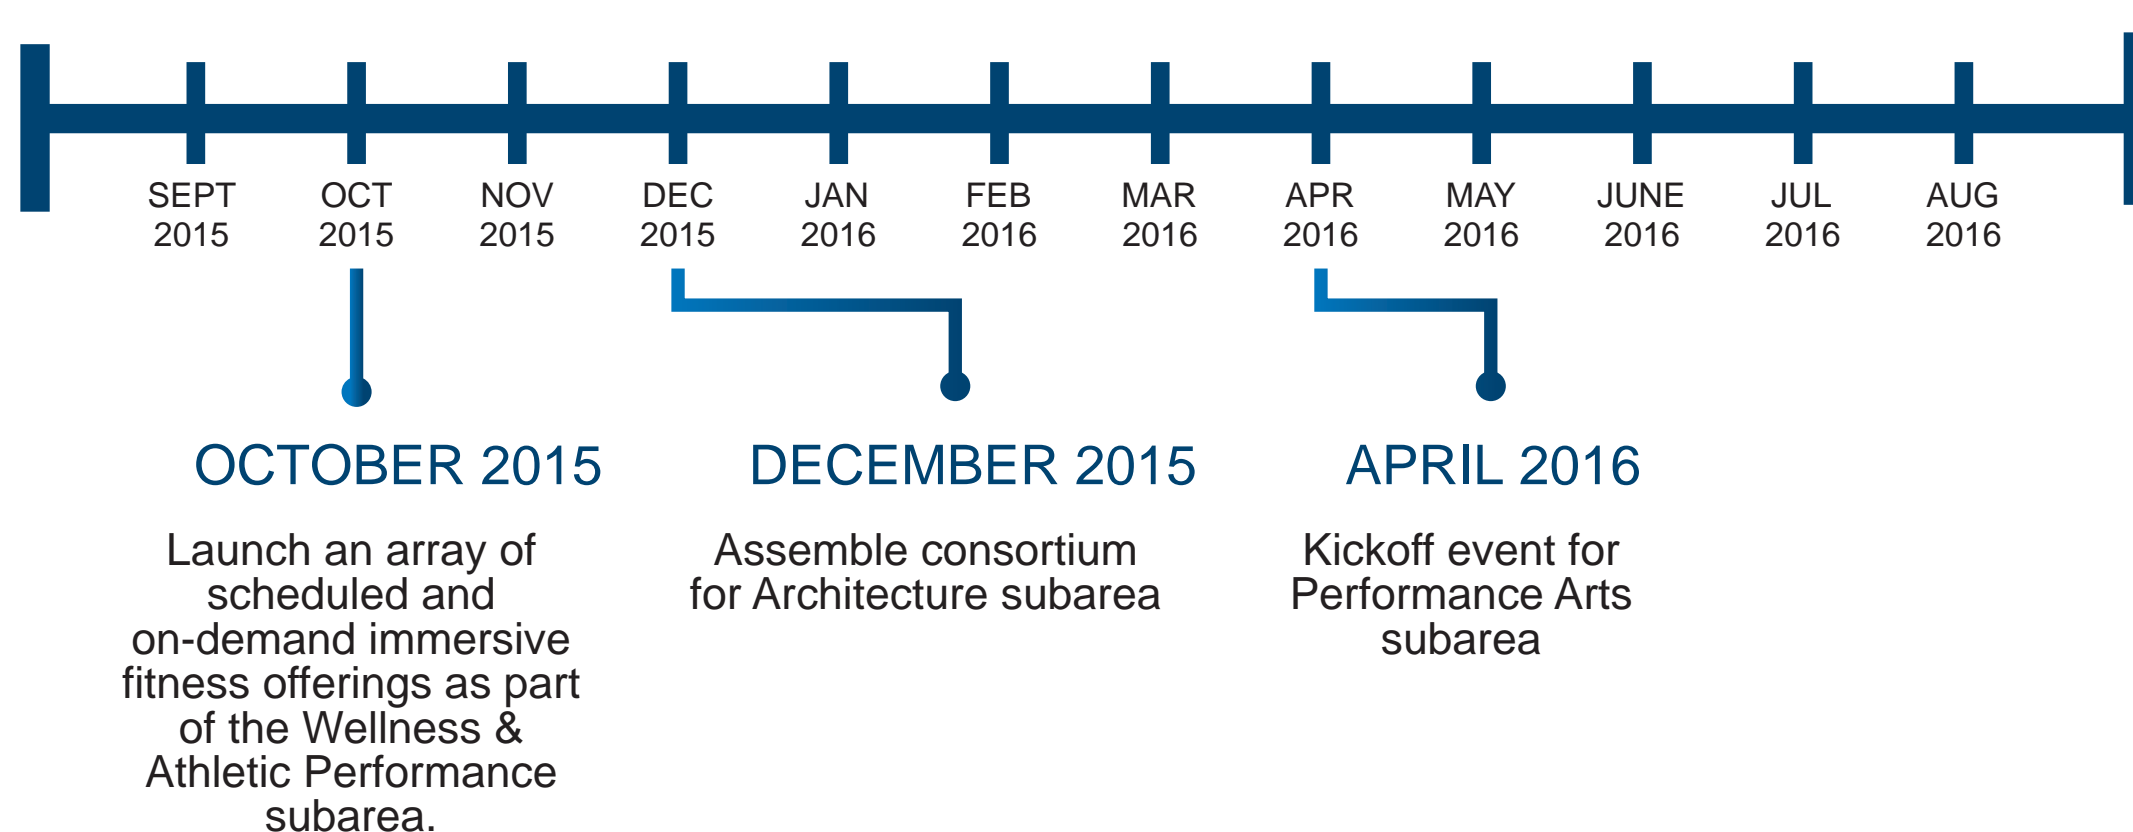

MILESTONES

BEYOND BOUNDARIES

Pursuit of Academic Excellence for Human Well-being